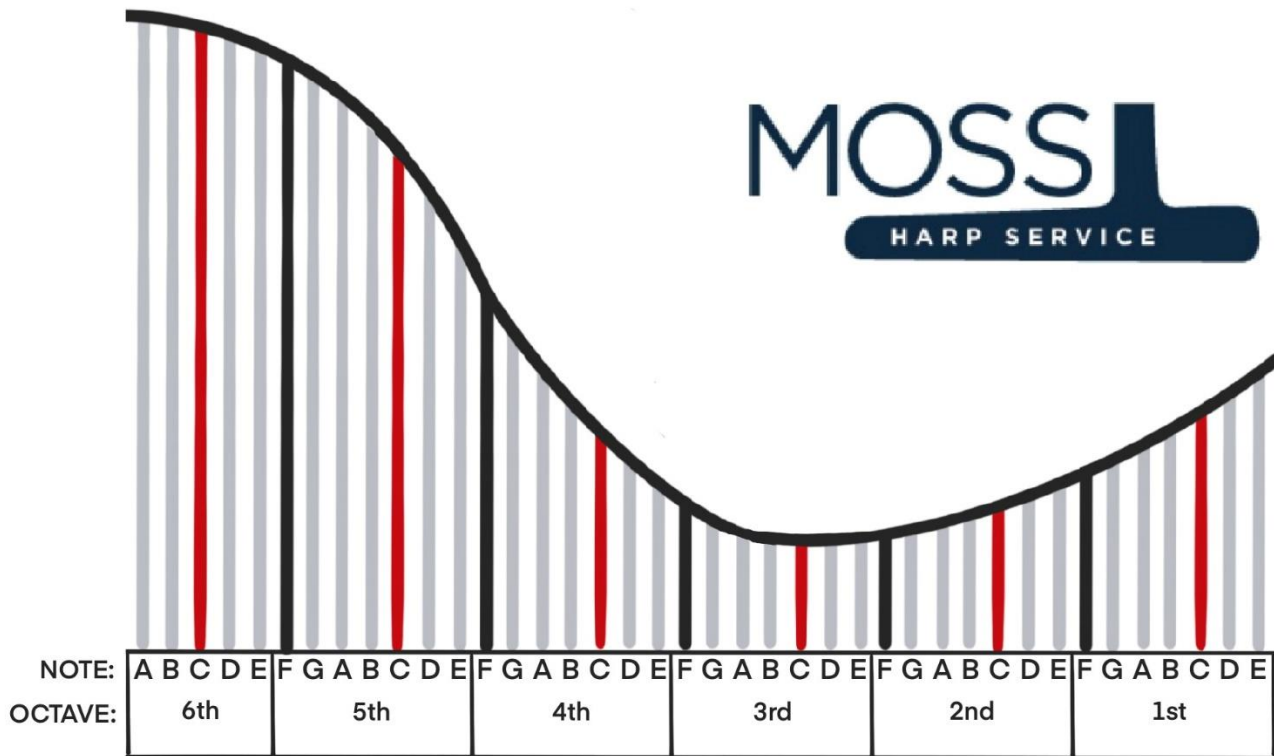

String Chart:

40 String Petite Harp

Lowest Note: 6th Octave A, Highest Note: 1st Octave E

Middle C = 4th Octave C

Examples:

Lyon & Healy:

- **Pedal:** Style 85 Petite, 85XP, Chicago Petite
- **Lever:** Prelude 40*

Salvi:

- **Pedal:** Daphne 40
- **Lever:** Ana 40*

Notes:

*Prelude 40 and Ana 40 models use pedal harp strings