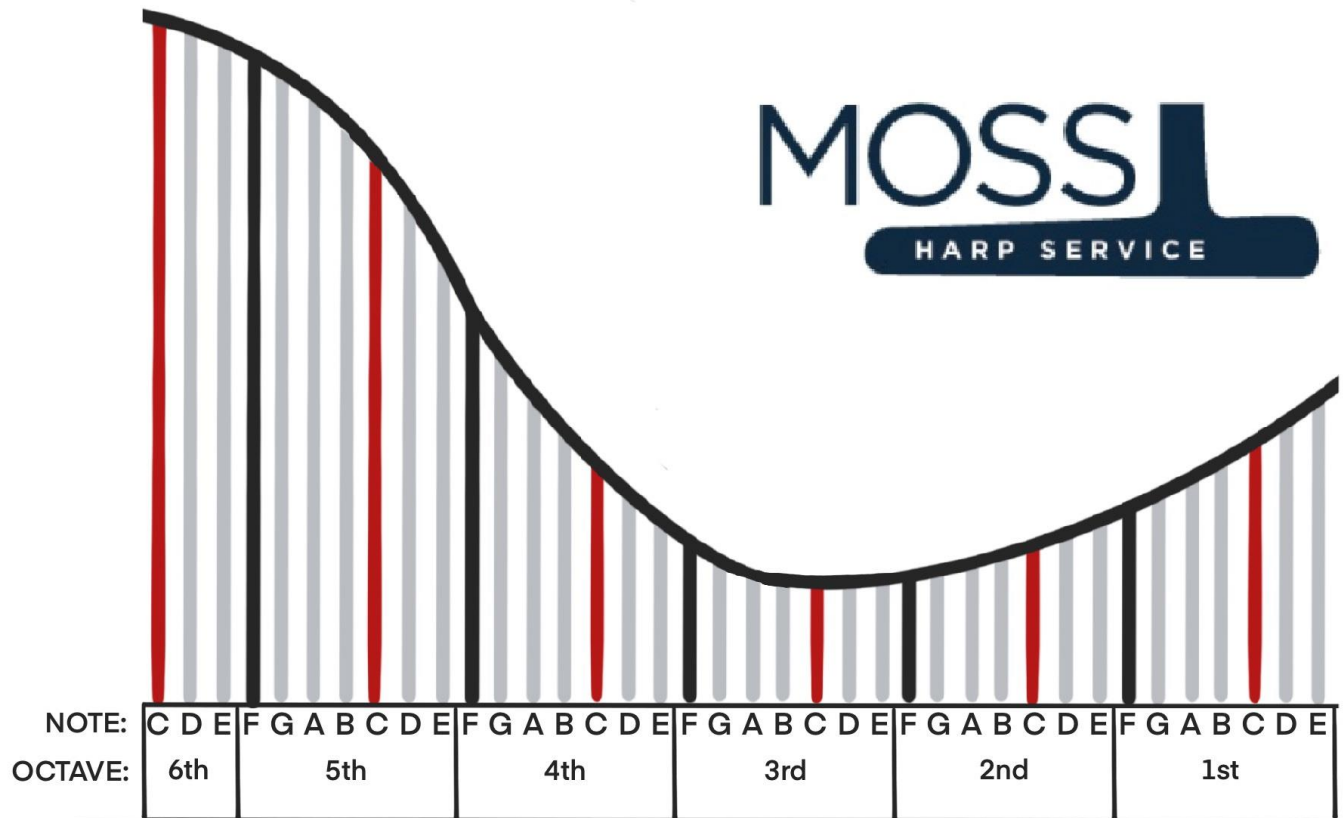

String Chart:

38 String Lever Harp

Lowest Note: 6th Octave C, Highest Note: 1st Octave E

Middle C = 4th Octave C

Examples:

Lyon & Healy: Prelude 38

Salvi: Ana 38