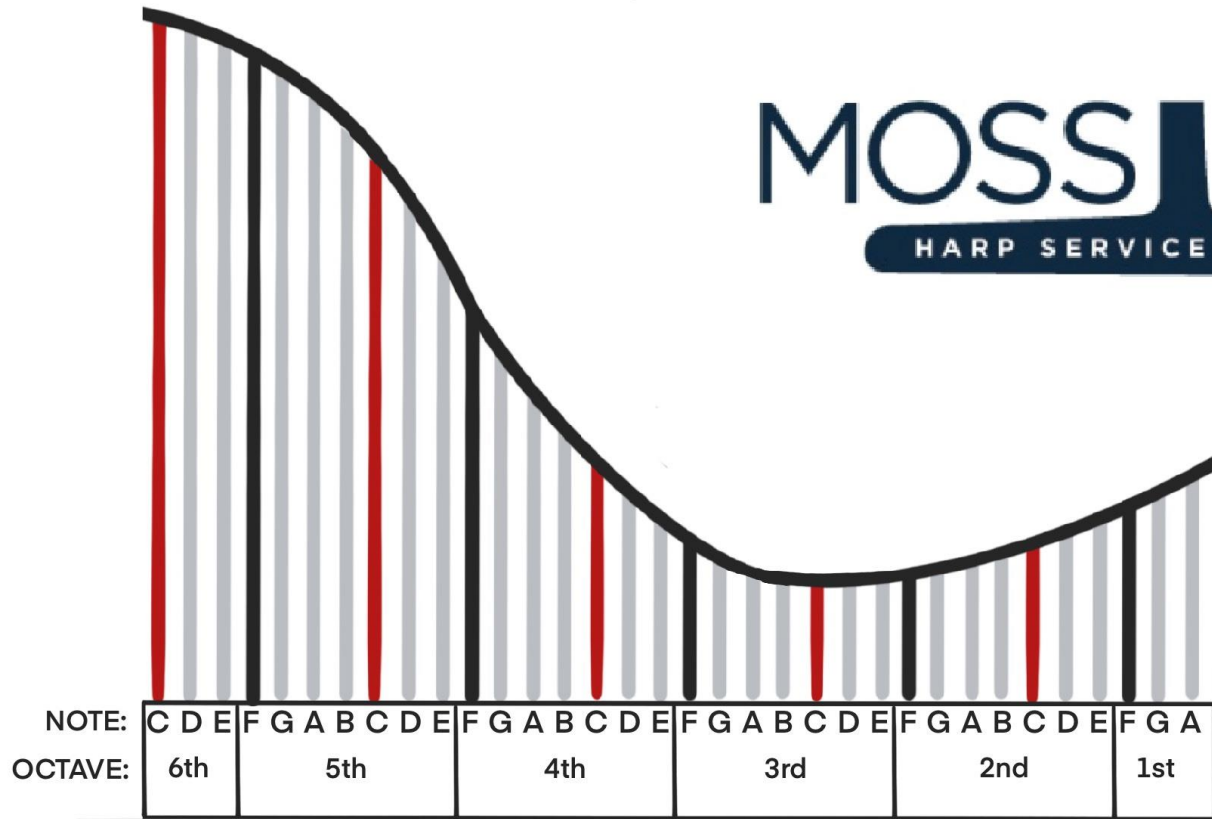

String Chart:

34 String Lever Harp

Lowest Note: 6th Octave C, Highest Note: 1st Octave A

Middle C = 4th Octave C

Examples:

Lyon & Healy: Ogden, Folk Harp